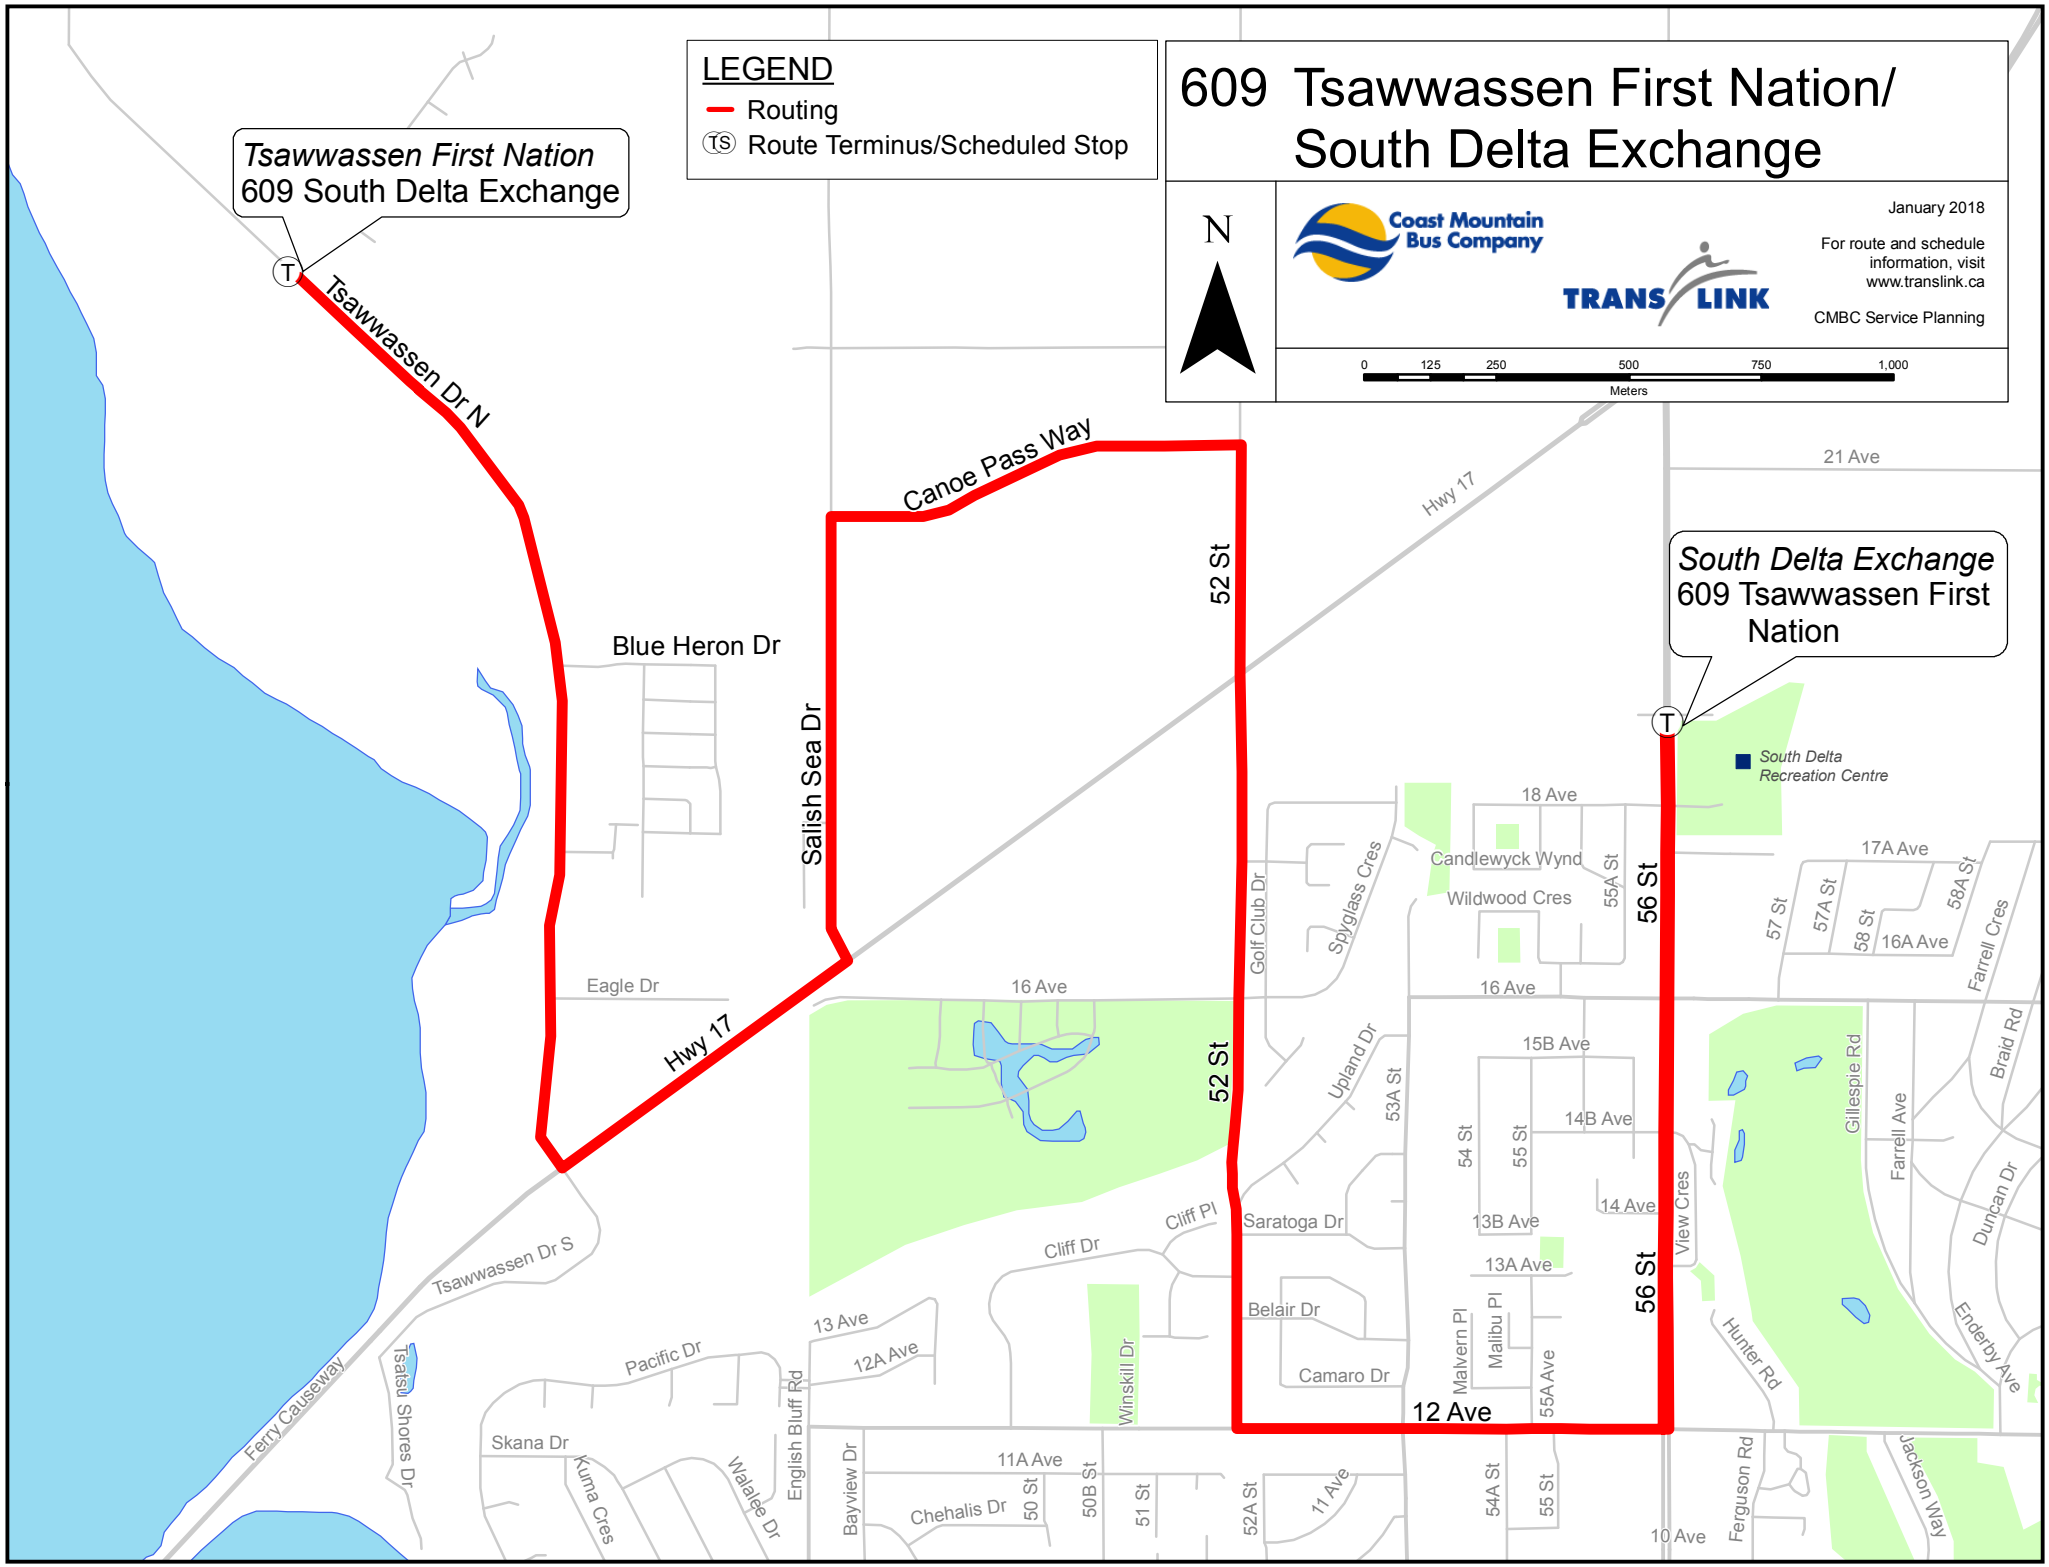

LEGEND

- Routing
- Route Terminus/Scheduled Stop

609 Tsawwassen First Nation/ South Delta Exchange

January 2018
For route and schedule information, visit www.translink.ca
CMBC Service Planning

Tsawwassen First Nation
609 South Delta Exchange

South Delta Exchange
609 Tsawwassen First Nation

South Delta Recreation Centre